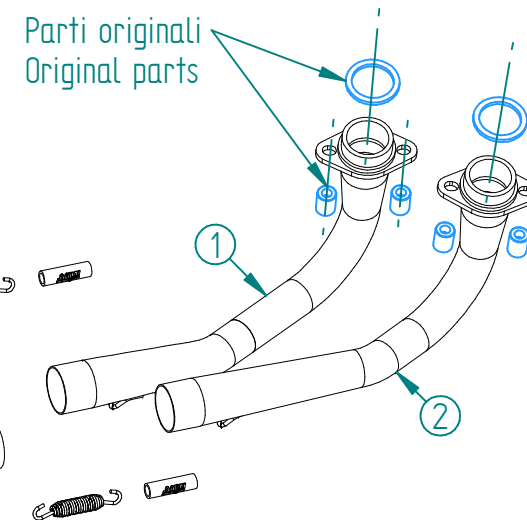

#	DESCRIPTION	PART NUMBER	QTY
1	Collettore #1 / Down pipe #1	9773Y061SEA	1
2	Collettore #2 / Down pipe #2	9773Y061SEB	1
3	Tubo di raccordo / Link pipe	9773Y061SEC	1
4	Tubo di raccordo / Link pipe	9773Y073SED	1
5	Silenziatore / Muffler db killer 50.DK.184.0	SR-1 350	1
6	Dado M8 flangiato / Flanged nut M8	50.73.393.1	1
7	Rondella M8 / Washer M8	50.73.419.1	1
8	Staffa / Bracket	50.SS.1260.0	1
9	Rondella in alluminio nera / Black aluminium washer	50.73.221.1	1
10	Vite M8x25 / Screw M8x25	50.73.064.1	1
11	Vite M8 x 16 / Screw M8 x 16	50.73.098.1	2
12	Rondella di sicurezza / Safety washer	50.73.604.1	2
13	Molla media / Mid-size spring	50.73.359.1	4
14	Tubo in gomma per molla / Rubber pipe for spring	50.73.210.1	4

Catalytic Converter
Cod. ACC.045.A1

Optional for Y.073.LR1T - Y.073.LR1TB/BN - Y.073.LR1XB/BN
Included in Y.073.KR1T - Y.073.KR1TB/BN - Y.073.KR1XB/BN

APPLICAZIONI / APPLICATIONS			
CODICE / CODE	TUBO / PIPE	SILENZIATORE / MUFFLER	NOTE
Y.073.LR1T		TITANIO (COPPA CARBONIO) / TITANIUM (CARBON CAP)	CATALYTIC CONVERTER NOT INCLUDED
Y.073.LR1TB	INOX / ST. STEEL	TITANIO NERO (COPPA CARBONIO) / BLACK TITANIUM (CARBON CAP)	
Y.073.LR1XB		INOX NERO (COPPA CARBONIO) / STEEL BLACK (CARBON CAP)	
Y.073.LR1TBN	STEEL BLACK	TITANIO NERO (COPPA CARBONIO) / BLACK TITANIUM (CARBON CAP)	
Y.073.LR1XBN		INOX NERO (COPPA CARBONIO) / STEEL BLACK (CARBON CAP)	
Y.073.KR1T		TITANIO (COPPA CARBONIO) / TITANIUM (CARBON CAP)	CATALYTIC CONVERTER INCLUDED
Y.073.KR1TB	INOX / ST. STEEL	TITANIO NERO (COPPA CARBONIO) / BLACK TITANIUM (CARBON CAP)	
Y.073.KR1XB		INOX NERO (COPPA CARBONIO) / STEEL BLACK (CARBON CAP)	
Y.073.KR1TBN	STEEL BLACK	TITANIO NERO (COPPA CARBONIO) / BLACK TITANIUM (CARBON CAP)	
Y.073.KR1XBN		INOX NERO (COPPA CARBONIO) / STEEL BLACK (CARBON CAP)	

OPTIONAL PARTS

Carter in carbonio - Carbon cover
00.73.ACC.070.0